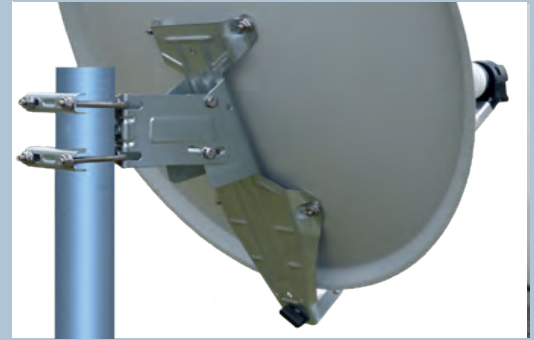

## Satellite set

#### Electrical and Mecanical characteristics

Frequencies (GHz)	10,7 - 12,75
Dish dimension (mm)	708 X 653
Efficiency (%)	> 74
Gain @ 10.7-12.75 GHz (dB)	36 @ 37,50
Polarisation discrimination (dB)	22
Secondary lobe discrimination (dB)	> 27
Noise temperature @ 30° elevation (K)	46
F/D ratio	0,65
Opening angle @ - 3 dB (deg)	> 2,7
Operational elevation (deg)	7 - 87
Pointing offset angle (deg)	22
Mast diameter (mm)	30 - 90
Survival windloading (km/h)	40 m/s > 144
Operational temperature range	- 30° C / + 70° C
Source diameter (mm)	40
Pre-mounting of the steel mount	Yes
Disc material and bracon	Aluminum
Dish colors avaivable	Standart Anthracite Tuile
Section of the aluminium bracon (mm)	20 X 50

#### Product advantages ...

- Ultra fast assembly
- Galvanised steel mount
- Pre-mounted Bracon (1)
- Pre-mounted LNB bracket (2)
- Crimped nuts on mount
- 13 mm hexagon nuts