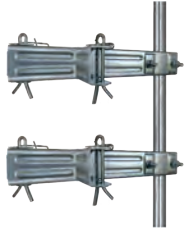

Single zinc-plated steel chimney strapping
Ref : FR3100 / EAN : 3700381803397 - Packaging : carton of 5 pcs - pallet of 250 pcs

Single galvanised chimney strapping
Ref : FRG3100 / EAN : 3700381803357 - Packaging : carton of 5 pcs - pallet of 250 pcs

Double zinc-plated steel chimney strapping
Ref : FR3200 / EAN : 3700381803203 - Packaging : carton of 6 pcs - pallet of 204 pcs

Double galvanised chimney strapping
Ref : FRG3200 / EAN : 3700381803464 - Packaging : carton of 6 pcs - pallet of 204 pcs

5 m galvanised strip (with decoiler)
Ref : FRG05005 / EAN 3700381803388 - Packaging : pallet of 150 pcs

25 m galvanised strip (with decoiler)
Ref : FRG0525 / EAN 3700381803371 - Packaging : pallet of 150 pcs

Zinc-plated steel mast 1 m ø 40 mm / thickness 1,25 mm
Ref : FR1040 / EAN 3700381803142 - Packaging : pallet of 336 pcs

Galvanised mast 1 m ø 40 mm / thickness 1,25 mm
Ref : FRG1040 / EAN 3700381803302 - Packaging : pallet of 336 pcs