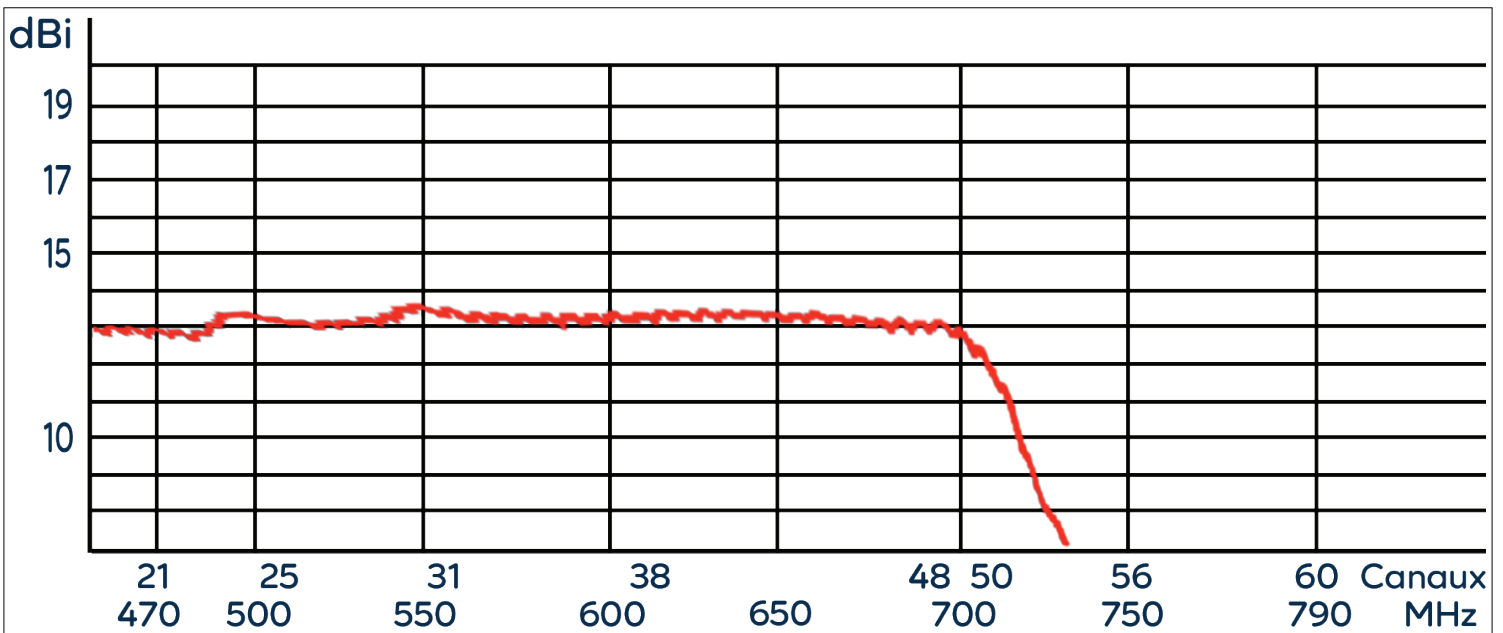

SERVIMAT

SER4248

42 element UHF antenna
channels 21 to 48

Ultra fast assembly
Snap-in reflectors
Pre-assembled elements
Professional quality
Excellent linearity
13 dB gain

LOGISTICS :

Référence : SER4248
Packaging : 6 antenna per box
102 x 38,5 x 28 mm - 9,5 kg